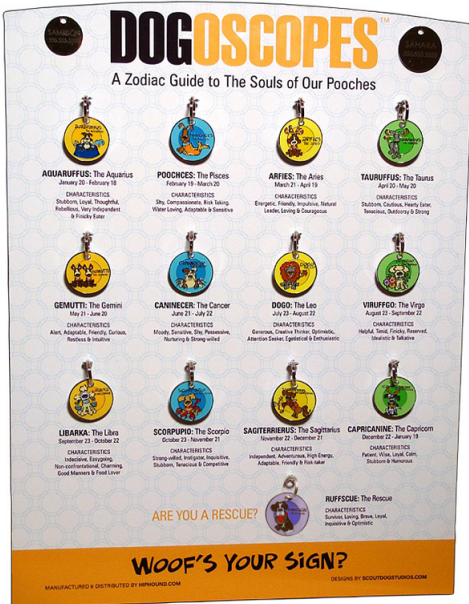

DOGOSCOPIES

A Zodiac Guide to The Souls of Our Pooches

Wholesale Display

DROP SHIP EASEL DISPLAY

Made of recycled MDF board, our drop ship display is an easy, economical way to bring DogOscope charms to your store.

Features include:

1. Two easels on back for added stability
2. Each charm is individually hung from a screw eye to enable customers to easily handle and feel the texture and weight of the product
3. Example of each charm size and engraving style are featured on top of the display on either side of the DogOscopes logo
4. Dimensions are 16" high x 12" wide x 3" deep

COST: Full cost of display is \$50.

TWO-SIDED SWIVEL DISPLAY

Made of recycled MDF board, our two-sided display is a compact way to display the entire DogOscope line for easy impulse purchase.

Features include:

1. Doubled-sided, each with 12 peg board hooks, so both charm sizes are displayed separately
2. Smooth ball-bearing swivel that easily rotates the display to allow customers easy access to both sides
3. Ability to display up to 120 pieces (5 each of 24 SKUs)
4. Dimensions are 16" high x 14" wide x 7" deep